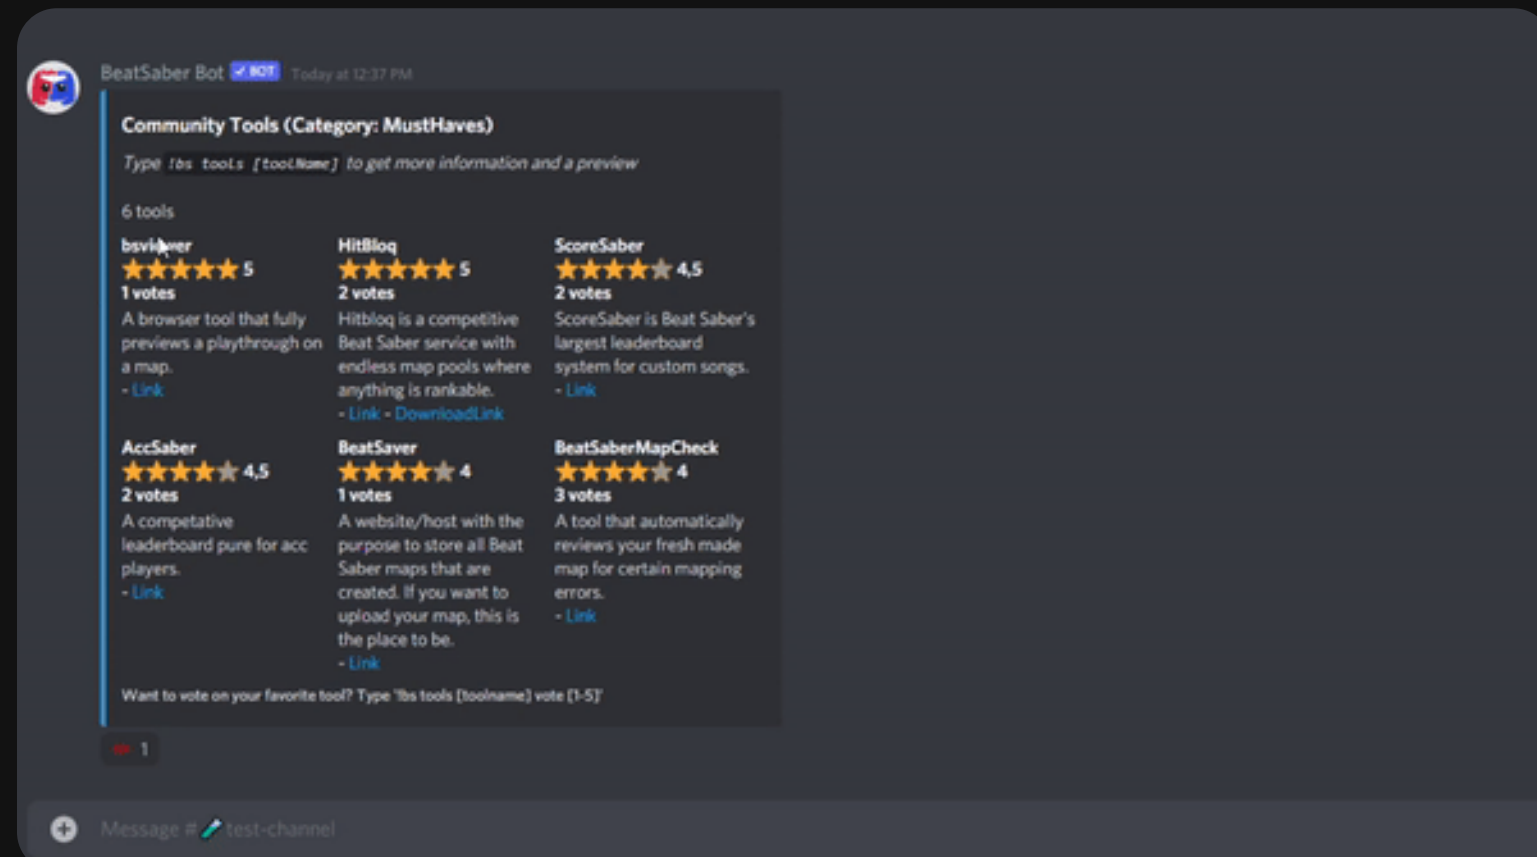

A catalog for all kind of patterns used in Beat Saber

Search

Search anyone on Beat Saber & directly use awesome features

/search

Searches a player and displays commands that can be used on that player

Tools