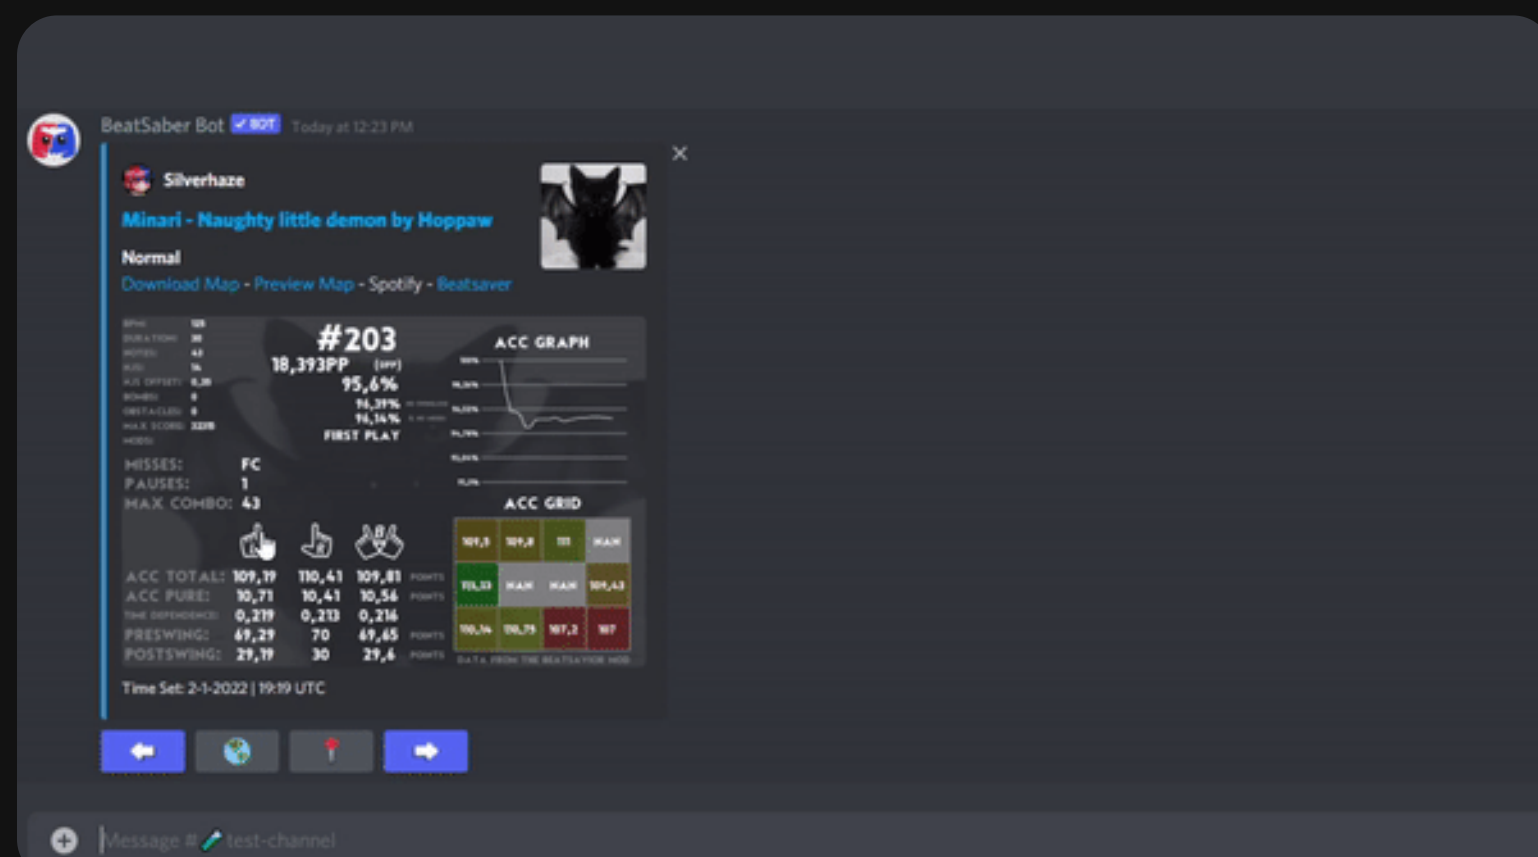

RecentSong

Share your latest results with friends

/recentsong

Shows the most recent played map with lots of details